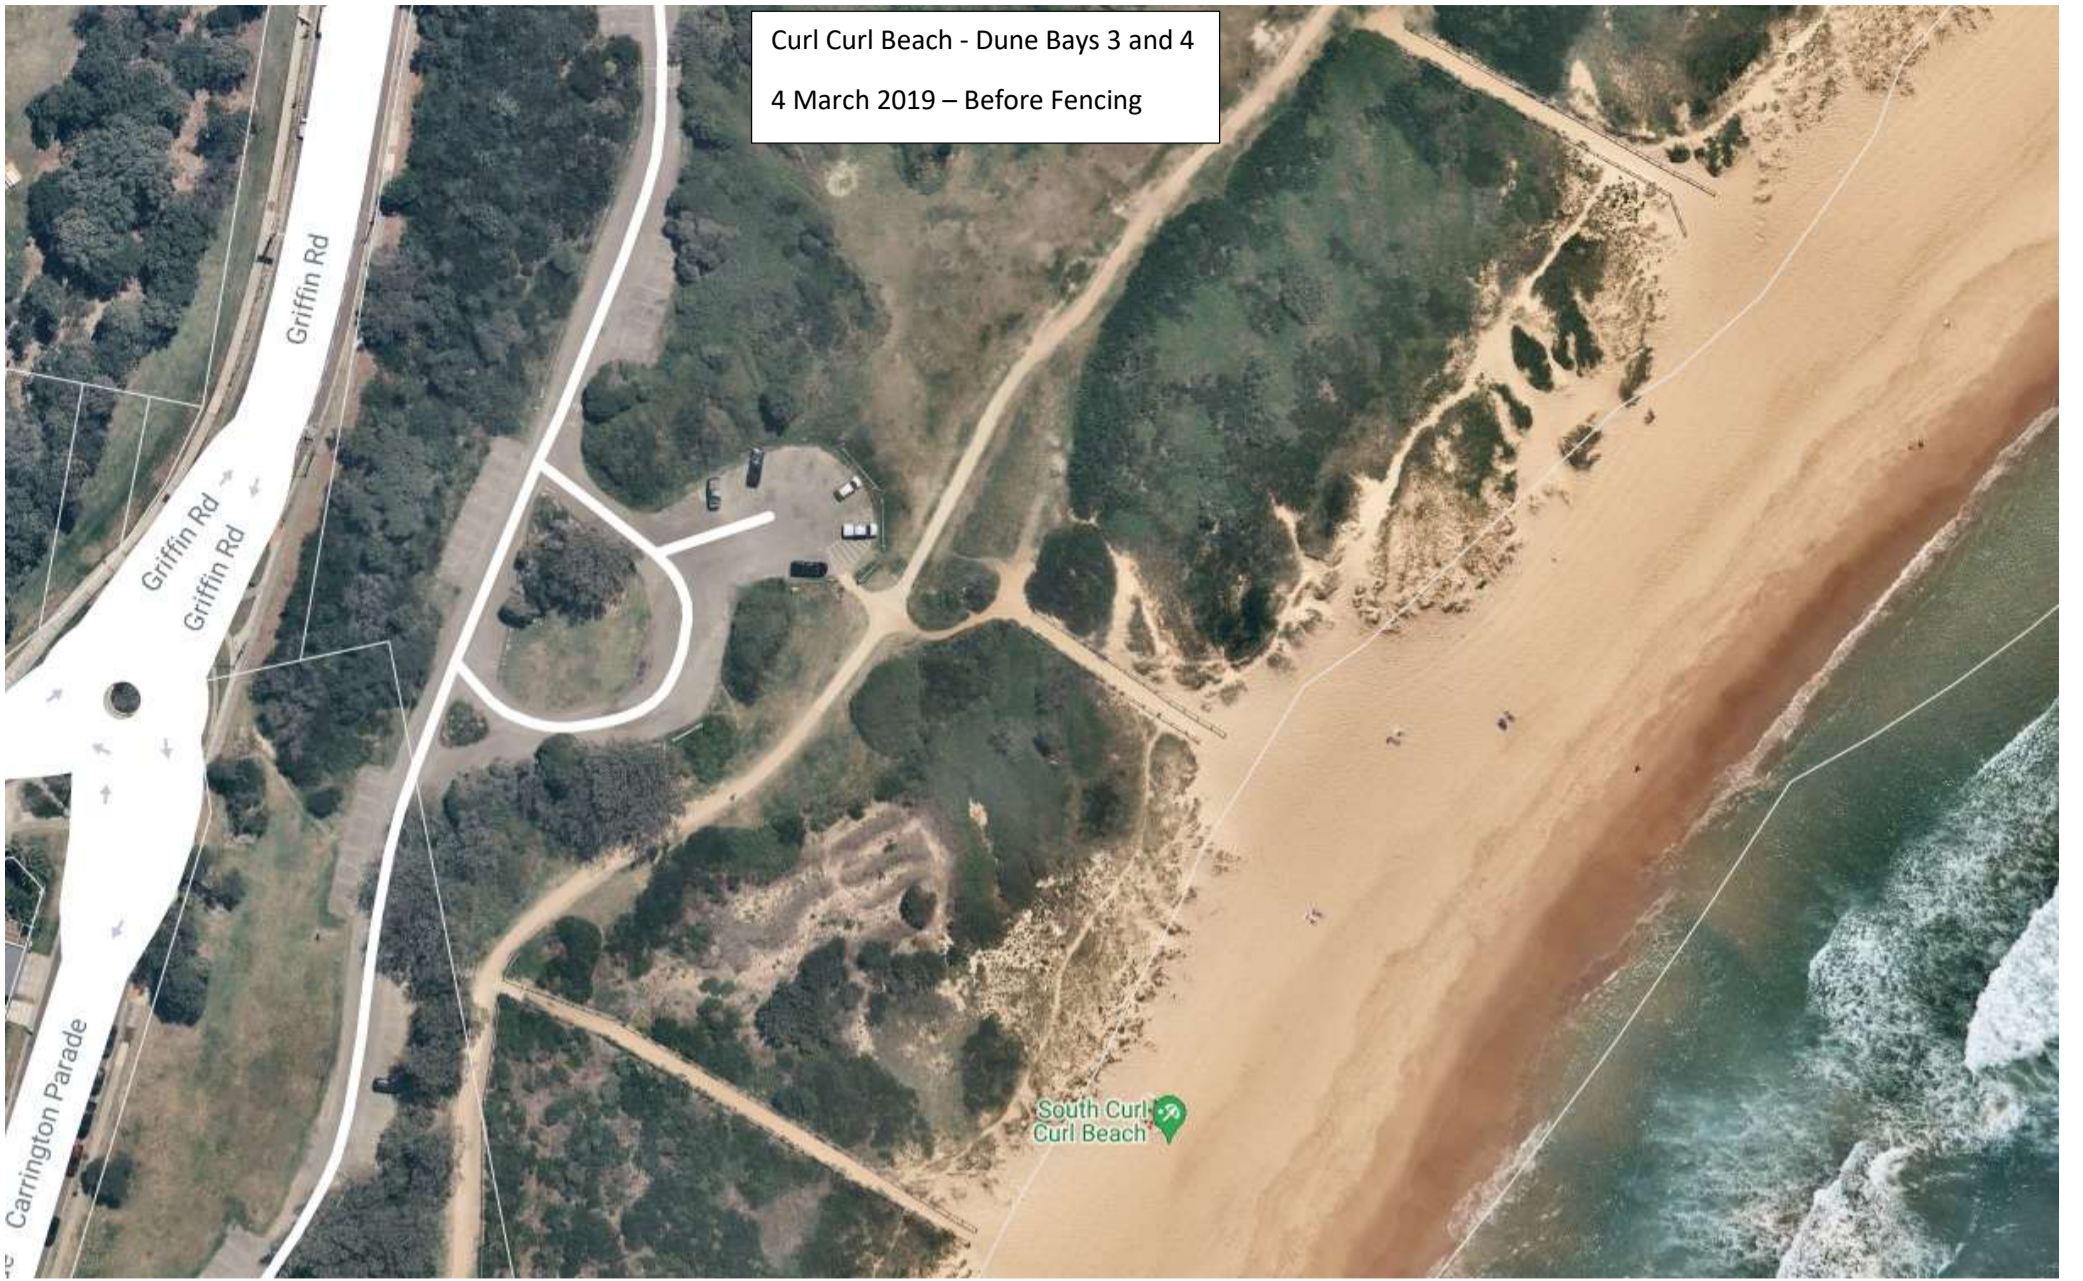

3 May 2021 - Dune Bay 3 - 342247.383,6262200.816 (GDA 1994 MGA Zone 56)

20 May 2020 - Dune Bay 3 - 342247.383,6262200.816 (GDA 1994 MGA Zone 56)

3 May 2021 - Dune Bay 3 - 342247.383,6262200.816 (GDA 1994 MGA Zone 56)

Curl Curl Beach - Dune Bays 3 and 4
4 March 2019 – Before Fencing

Curl Curl Beach - Dune Bays 3 and 4
10 April 2021 – After Fencing